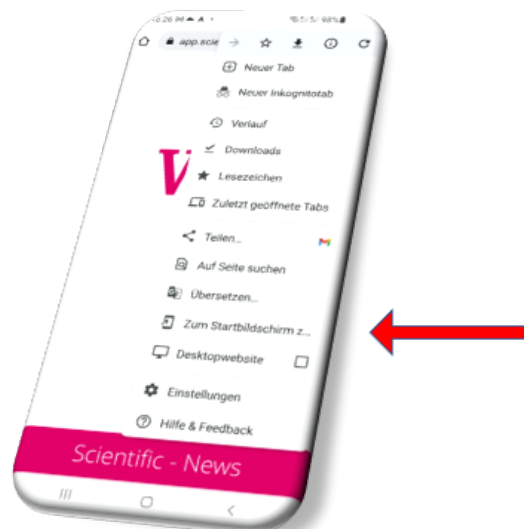

**INSTALLATION GUIDE: IN 3 EASY STEPS**

1) Scan **QuickCode** or enter <https://app.scientific-radar.com> in Browser

2) Click the **share icon** in the browser

3) Select the option **"Add to Home Screen"** On the 'Add to Home' page

1) Scan **QuickCode** or enter **<https://app.scientific-radar.com>** in Browser

2) Tap the **three-dot menu** in the top left corner

3) From the menu, select **"Add to Home screen"**. (This may differ on other browsers).

Installed easily by navigating to the URL in a browser and then adding the **app to the devices home screen**.

Essentially this is just a browser bookmark, but the link instead will act like a native mobile app.