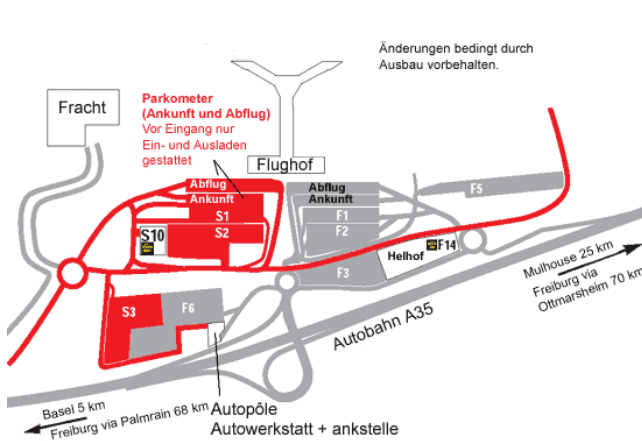

4. From Frankfurt

From FRANKFURT airport direct connection to the ICE to Basel, Badischer Bahnhof. From there, see description Basel – Bad Säckingen

Timetable: [Reiseauskunft Deutsche Bahn](#)

You are travelling by car?

1. from direction Basel
2. from direction Zurich
3. from direction Stuttgart
4. from direction Frankfurt

1. from direction Basel

From EuroAirport BASEL/MULHOUSE

EuroAirport: <http://www.euroairport.com>

Route planner: [Map24](#)